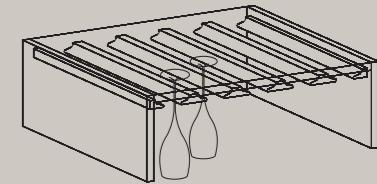

BALAUSTRÀ CURVA
CURVED GALLERY RAIL

BALAUSTRÀ
GALLERY RAIL
2000 x 72 x 26

CORNICE COPRILUCE
LIGHTING PELMET
3000 x 60 x 20

CORNICE COPERCHIO CON RIPORTO
CORNICE MOULDING WITH DECORATION
3000 x 110 x 30

CIMASA SAGOMATA
FRIEZE RAIL
900/600/450 x 90 x 20

PORTABOTTIGLIE
BOTTLE RAIL
450 x 60 x 20

BORDO TOP CURVO
CURVED WORKTOP EDGE

SOTTOPENSILE
MIDWAY UNIT
280 x 450 x 280

SET PORTABICCHIERI
GLASS RACK RAIL
500 x 20