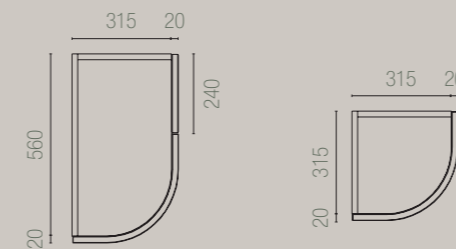

CURVI CURVED ITEMS

Terminale 315x315 - 315x315 End unit		
Vetrine - Glassdoors	956	
	716	
Antine - Doors		
	716	
Base curva 900x642 - Curved Base Unit 900x642		
Coppia ante curve - Curved doors (pair)	716	2
Base concava curva 900x900 - Internal Curved Base Unit 900x900		
Anta concava - Internal curved door	716	1
Pensile concavo curvo 600x600 - Internal Curved Wall Unit 600x600		
Anta concava - Internal curved door	716	1

5 Solo modello Ischia JIT
Only model Ischia JIT

MODULARITÀ ALTEZZE KEY UNIT MEASUREMENTS

CUCINE KITCHENS

TERMINALI BASE E PENSILE
BASE AND WALL UNITS

COPPIA ANTE CURVE
CURVED DOOR (PAIR)

BASE CONCAVA CURVA 900 x 900 E PENSILE CONCAVO CURVO 600 x 600
INTERNAL CURVED BASE AND WALL UNITS