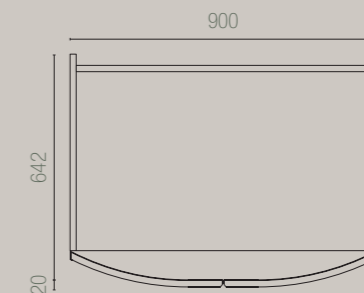

CURVI CURVED ITEMS

Terminale 315x315 - 315x315 End unit		
Vetrine - Glassdoors	956	
	716	
Antine - Doors		
	716	
Base curva 900x642 - Curved Base Unit 900x642		
Coppia ante curve - Curved doors (pair)	716	2
Base concava curva 900x900 - Internal Curved Base Unit 900x900		
Anta concava - Internal curved door	716	1
Pensile concavo curvo 600x600 - Internal Curved Wall Unit 600x600		
Anta concava - Internal curved door	716	1

5 Solo modello Ischia JIT
Only model Ischia JIT

MODULARITÀ ALTEZZE KEY UNIT MEASUREMENTS

CUCINE KITCHENS

TERMINALI BASE E PENSILE
BASE AND WALL UNITS

COPPIA ANTE CURVE
CURVED DOOR (PAIR)

BASE CONCAVA CURVA 900 x 900 E PENSILE CONCAVO CURVO 600 x 600
INTERNAL CURVED BASE AND WALL UNITS