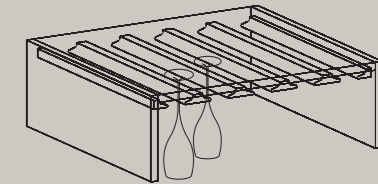

BALAUSTRÀ CURVA
CURVED GALLERY RAIL

BALAUSTRÀ
GALLERY RAIL
2000 x 72 x 26

CORNICE COPRILUCE
LIGHTING PELMET
3000 x 60 x 20

CORNICE COPERCHIO CON RIPORTO
CORNICE MOULDING WITH DECORATION
3000 x 110 x 30

CIMASA SAGOMATA
FRIEZE RAIL
900/600/450 x 90 x 20

PORTABOTTIGLIE
BOTTLE RAIL
450 x 60 x 20

BORDO TOP CURVO
CURVED WORKTOP EDGE

SOTTOPENSILE
MIDWAY UNIT
280 x 450 x 280

SET PORTABICCHIERI
GLASS RACK RAIL
500 x 20