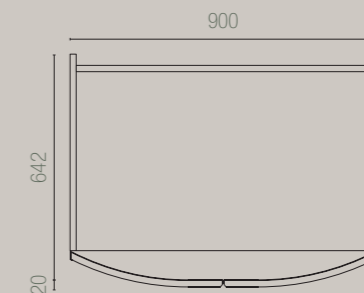

COPPIA ANTE CURVE
CURVED DOOR (PAIR)