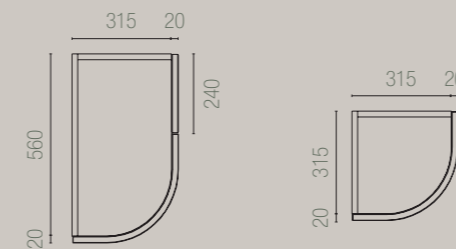

GAMMA CLASSICA CLASSIC COLLECTION

Antine - Doors	896	746	596	446	396	377	296	240	146	100	50
1316		4									
956											
716		4									
596											
476											
356											
236		4									
Vetrine - Glassdoors											
1276				1							
956											
716											
476			3	3							
356											
Cassetti - Drawer fronts											
176											
116											
Riempitivi - Fillers											
956										5	5
716										5	5

CURVI CURVED ITEMS

Terminale 315x315 - 315x315 End unit		
Vetrine - Glassdoors	956	
	716	
Antine - Doors		
	716	
Base curva 900x642 - Curved Base Unit 900x642		
Coppia ante curve - Curved doors (pair)	716	2
Base concava curva 900x900 - Internal Curved Base Unit 900x900		
Anta concava - Internal curved door	716	1
Pensile concavo curvo 600x600 - Internal Curved Wall Unit 600x600		
Anta concava - Internal curved door	716	1

1 Solo modello Trieste
Only model Trieste

2 Solo modelli Venezia, Firenze, Trieste, Rialto
Only models Venezia, Firenze, Trieste, Rialto

3 Solo modello Rialto
Only model Rialto

4 Solo modelli Positano, Sorrento, Ischia JIT
Only models Positano, Sorrento, Ischia JIT

5 Solo modello Ischia JIT
Only model Ischia JIT

MODULARITÀ ALTEZZE KEY UNIT MEASUREMENTS

CUCINE KITCHENS

TERMINALI BASE E PENSILE
BASE AND WALL UNITS