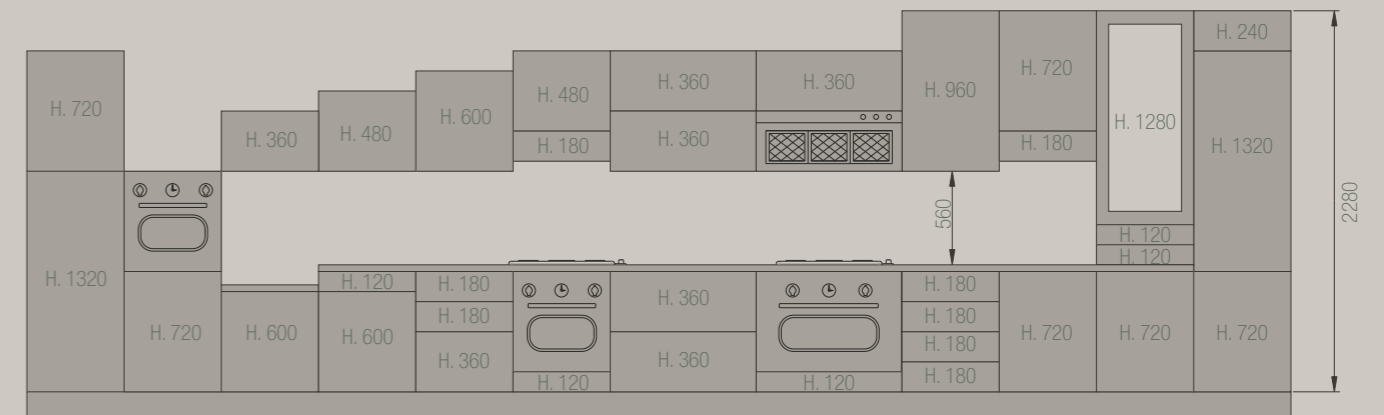

GAMMA CLASSICA CLASSIC COLLECTION

Antine - Doors	896	746	596	446	396	377	296	240	146	100	50
1316		4									
956											
716		4									
596											
476											
356											
236		4									
Vetrine - Glassdoors											
1276				1							
956											
716											
476			3	3							
356											
Cassetti - Drawer fronts											
176											
116											
Riempitivi - Fillers											
956										5	5
716										5	5

CURVI CURVED ITEMS

Terminale 315x315 - 315x315 End unit		
Vetrine - Glassdoors	956	
	716	
Antine - Doors		
	716	
Base curva 900x642 - Curved Base Unit 900x642		
Coppia ante curve - Curved doors (pair)	716	2
Base concava curva 900x900 - Internal Curved Base Unit 900x900		
Anta concava - Internal curved door	716	1
Pensile concavo curvo 600x600 - Internal Curved Wall Unit 600x600		
Anta concava - Internal curved door	716	1

1 Solo modello Trieste
Only model Trieste

2 Solo modelli Venezia, Firenze, Trieste, Rialto
Only models Venezia, Firenze, Trieste, Rialto

3 Solo modello Rialto
Only model Rialto

4 Solo modelli Positano, Sorrento, Ischia JIT
Only models Positano, Sorrento, Ischia JIT

5 Solo modello Ischia JIT
Only model Ischia JIT

MODULARITÀ ALTEZZE KEY UNIT MEASUREMENTS

CUCINE KITCHENS

TERMINALI BASE E PENSILE
BASE AND WALL UNITS