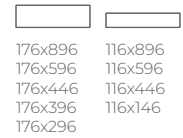

VETRINE GLASSDOORS

FASCE FILLERS

ACCESSORI ACCESSORIES

ANTINA CURVA
CURVED DOOR
"H" = 716

VETRINA CURVA
CURVED GLASSDOOR
"H" = 956 - 716

TELAIO
OPEN FRAME
716 x 446/596/896

TELAIO PORTABOTTIGLIE
WINE RACK FRAME
716 x 146