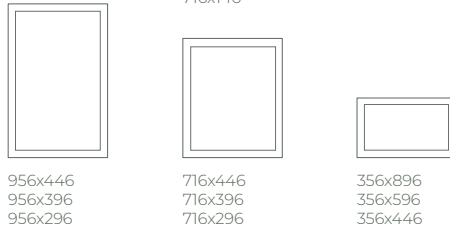

VETRINE GLASSDOORS

FASCE FILLERS

ACCESSORI ACCESSORIES

ANTINA CURVA
CURVED DOOR
"H" = 716

VETRINA CURVA
CURVED GLASSDOOR
"H" = 956 - 716

TELAIO
OPEN FRAME
716 x 446/596/896

TELAIO PORTABOTTIGLIE
WINE RACK FRAME
716 x 146