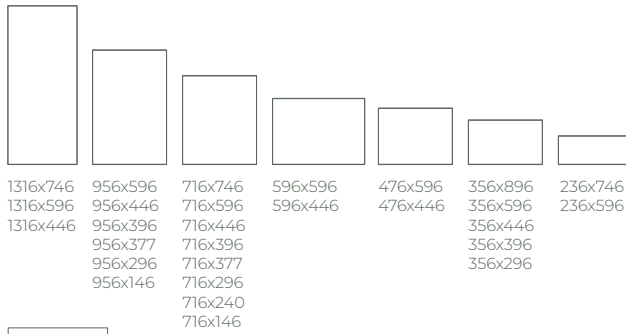

DIMENSIONI DIMENSIONS

ANTE DOORS

CASSETTI DRAWER FRONTS

VETRINE GLASSDOORS